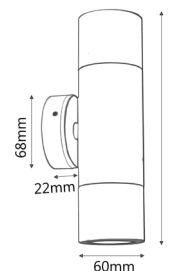

MR16 EXTERIOR WALL PILLAR LIGHTS (Matt Grey)

PRODUCT FEATURES

- GU10 exterior wall pillar spot lights
- Input voltage range: 12-24V
- Material: matt grey powder coated aluminium
- Lamp holder: MR16 (Max 20W halogen globes)
- Globes not included
- IP rating: IP65
- Remote control gear required

| | |
|----------------------|---|
| IP65 Rated | 2YEAR Replacement Warranty |
|----------------------|---|

| PART NO. | DESCRIPTION | COLOUR | QTY OF GLOBES | WEIGHT (KG) | BOX (CM) | CARTON QTY |
|----------|---------------------------------------|-------------------------|---------------|-------------|--------------|------------|
| PMUDSIL | PILLAR MR16 UP/DN Aluminium matt grey | POWDER COATED MATT GREY | 2xMR16 | 0.58 | 8.5x9.5x22.5 | 25 |
| PM1FSIL | PILLAR MR16 FIXED Aluminium matt grey | POWDER COATED MATT GREY | 1xMR16 | 0.39 | 8x10x14 | 25 |
| PM1ASIL | PILLAR MR16 S/ADJ Aluminium matt grey | POWDER COATED MATT GREY | 1xMR16 | 0.42 | 8x8x19 | 25 |
| PM2ASIL | PILLAR MR16 D/ADJ Aluminium matt grey | POWDER COATED MATT GREY | 2xMR16 | 0.80 | 12x12x19 | 10 |