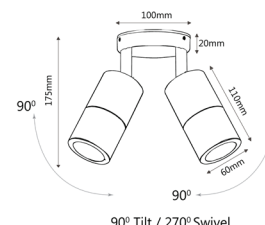

MR16 EXTERIOR WALL PILLAR LIGHTS (Matt Grey)

PRODUCT FEATURES

- GU10 exterior wall pillar spot lights
- Input voltage range: 12-24V
- Material: matt grey powder coated aluminium
- Lamp holder: MR16 (Max 20W halogen globes)
- Globes not included
- IP rating: IP65
- Remote control gear required

| | |
|----------------------|---|
| IP65 Rated | 2YEAR Replacement Warranty |
|----------------------|---|

| PART NO. | DESCRIPTION | COLOUR | QTY OF GLOBES | WEIGHT (KG) | BOX (CM) | CARTON QTY |
|----------|---------------------------------------|-------------------------|---------------|-------------|--------------|------------|
| PMUDSIL | PILLAR MR16 UP/DN Aluminium matt grey | POWDER COATED MATT GREY | 2xMR16 | 0.58 | 8.5x9.5x22.5 | 25 |
| PM1FSIL | PILLAR MR16 FIXED Aluminium matt grey | POWDER COATED MATT GREY | 1xMR16 | 0.39 | 8x10x14 | 25 |
| PM1ASIL | PILLAR MR16 S/ADJ Aluminium matt grey | POWDER COATED MATT GREY | 1xMR16 | 0.42 | 8x8x19 | 25 |
| PM2ASIL | PILLAR MR16 D/ADJ Aluminium matt grey | POWDER COATED MATT GREY | 2xMR16 | 0.80 | 12x12x19 | 10 |