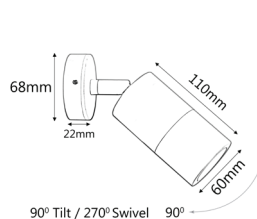

MR16 EXTERIOR WALL PILLAR LIGHTS (Matt Grey)

PRODUCT FEATURES

- GU10 exterior wall pillar spot lights
- Input voltage range: 12-24V
- Material: matt grey powder coated aluminium
- Lamp holder: MR16 (Max 20W halogen globes)
- Globes not included
- IP rating: IP65
- Remote control gear required

| | |
|----------------------|---|
| IP65 Rated | 2YEAR Replacement Warranty |
|----------------------|---|

| PART NO. | DESCRIPTION | COLOUR | QTY OF GLOBES | WEIGHT (KG) | BOX (CM) | CARTON QTY |
|----------|---------------------------------------|-------------------------|---------------|-------------|--------------|------------|
| PMUDSIL | PILLAR MR16 UP/DN Aluminium matt grey | POWDER COATED MATT GREY | 2xMR16 | 0.58 | 8.5x9.5x22.5 | 25 |
| PM1FSIL | PILLAR MR16 FIXED Aluminium matt grey | POWDER COATED MATT GREY | 1xMR16 | 0.39 | 8x10x14 | 25 |
| PM1ASIL | PILLAR MR16 S/ADJ Aluminium matt grey | POWDER COATED MATT GREY | 1xMR16 | 0.42 | 8x8x19 | 25 |
| PM2ASIL | PILLAR MR16 D/ADJ Aluminium matt grey | POWDER COATED MATT GREY | 2xMR16 | 0.80 | 12x12x19 | 10 |