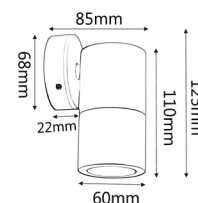

MR16 EXTERIOR WALL PILLAR LIGHTS (Matt Grey)

PRODUCT FEATURES

- GU10 exterior wall pillar spot lights
- Input voltage range: 12-24V
- Material: matt grey powder coated aluminium
- Lamp holder: MR16 (Max 20W halogen globes)
- Globes not included
- IP rating: IP65
- Remote control gear required

| | |
|----------------------|---|
| IP65 Rated | 2YEAR Replacement Warranty |
|----------------------|---|

| PART NO. | DESCRIPTION | COLOUR | QTY OF GLOBES | WEIGHT (KG) | BOX (CM) | CARTON QTY |
|----------|---------------------------------------|-------------------------|---------------|-------------|--------------|------------|
| PMUDSIL | PILLAR MR16 UP/DN Aluminium matt grey | POWDER COATED MATT GREY | 2xMR16 | 0.58 | 8.5x9.5x22.5 | 25 |
| PM1FSIL | PILLAR MR16 FIXED Aluminium matt grey | POWDER COATED MATT GREY | 1xMR16 | 0.39 | 8x10x14 | 25 |
| PM1ASIL | PILLAR MR16 S/ADJ Aluminium matt grey | POWDER COATED MATT GREY | 1xMR16 | 0.42 | 8x8x19 | 25 |
| PM2ASIL | PILLAR MR16 D/ADJ Aluminium matt grey | POWDER COATED MATT GREY | 2xMR16 | 0.80 | 12x12x19 | 10 |